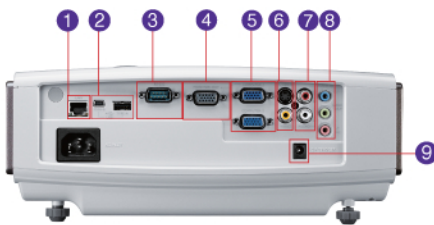

Input and Output Terminals

- 1 RJ45 x1 (Control/Display)
- 2 USB Type A & Mini-B
- 3 RS-232 x1
- 4 RGB Output x1
- 5 RGB In/Component x2
- 6 S-Video / Video
- 7 Audio R/L
- 8 Audio In/Out/Mic-In
- 9 12V Trigger x1

Specifications

SMB

Native Resolution	WXGA (1280 x 800)
Brightness	2500 ANSI Lumens
Contrast Ratio	4600:1 (Full on/Full off)
Keystone	Auto Keystone / Manual Vertical +/- 30°
Aspect Ratio	16:10 Native, (5 Aspect Ratio Selectable)
Color	Full 1.07 Billion colors palette
Lens	F = 2.6
Zoom Ratio	Fixed
Image Size (Diagonal)	48" - 300"
Throw Ratio	0.5 (95"@ 3.3 feet)
Lamp Life	210W, 4000/5000 hours (Normal/Eco-Mode)
PC Compatibility	VGA (640 x 480) to UXGA (1600 x 1200)
HDTV Compatibility	480i, 480p, 576i, 576p, 720p, 1080i, 1080p
Video Compatibility	NTSC, PAL, SECAM
Horizontal Frequency	31-99 kHz
Vertical Scan Rate	48-120 Hz
Input Terminals PC/AV	Analog RGB/Component: D-Sub 15 Pin x2 LAN Networking: RJ45 x1 (LAN Display) USB (Type A) x1 (Reader), USB (Type mini B) x1 (Display) S-Video: Mini Din 4 Pin x1 Composite Video: RCA x1 Audio L/R: RCA x2 Stereo Mini-Jack x1 Microphone-in: Mini-Jack x1
Output Terminals PC/AV	Analog RGB: D-Sub 15 Pin x1 Variable Audio Out: Stereo Mini-Jack x1 Speaker: 10W Speaker x2, 12V Trigger x1
Control Terminals	RS-232 9 Pin x1 (Male), RJ45 x1 (LAN Control) USB Type Mini B x1 (Page Up/Down)
Dimensions (W x H x D)	11.4" x 5.03" x 9.9"
Weight	7.5 lbs (3.4 kg)
Power Supply	100 to 240 VAC, 50/60 Hz
Power Consumption	290W (Typical), Standby <1W
Noise Level	32/27 dBA (Normal/Eco-Model)
Display Languages	Bulgarian/Croatian/Czech/Danish/Dutch/English/Finnish/ French/German/Hungarian/Italian/Japanese/Korean/ Norwegian/Polish/Romanian/Russian/Simplified Chinese/ Spanish/Swedish/Turkish/Thai/Traditional Chinese
Picture Mode	Dynamic Mode/Presentation Mode/sRGB Mode/Cinema Mode/User 1 Mode/ User 2 Mode
Functions	0.5 Throw Ratio/3D-Ready/LAN Control & Display/USB Display & Reader/Built-In 20W Speaker/Microphone-In/ Digital Zoom x2/Closed Captioning/Quick Cooling/Panel Key Lock/Window 7 Compatible/Wireless Display (Optional)
Accessories (Standard)	Quick Start Guide/User Manual (CD)/Remote Control/Power Cord/VGA Cable
Accessories (Optional)	Wall Mount/Spare Lamp/Wireless Dongle/Soft Carrying Case
Lamp P/N	5J.J3K05.001
Limited Warranty	1-Year Parts & Labor / 1-Year or 2000 hours of lamp life