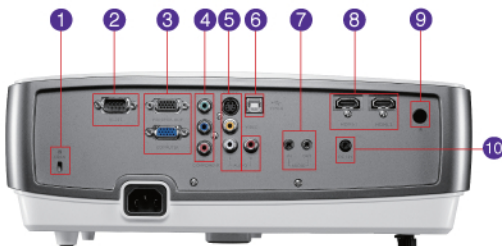

Top / Front View

Top

Front

Input and Output Terminals

Back

- | | |
|---------------------------|-------------------|
| 1 Security Lock | 6 USB Type B x1 |
| 2 RS-232 x1 | 7 Audio In/Out x1 |
| 3 RGB In/Out x1 | 8 HDMI x2 |
| 4 Component (RGB) x1 | 9 IR x1 |
| 5 S-Video/Video/Audio L/R | 10 12V Trigger x1 |