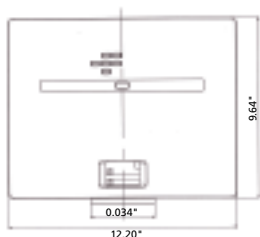

Unit measured in inches

DISPLAY TECHNOLOGY	0.62" 1-Chip DMD, 12deg. LVDS DarkChip2™ with DDP3020
RESOLUTION	1280 x 720 (Total 921,600 pixels)
BRIGHTNESS	1600 ANSI Lumens
CONTRAST RATIO	2500:1
ZOOM/FOCUS	Manual Focus & Zoom Lens
PROJECTION LENS	F=2.4-2.6, (142" inches@100")
THROW RATIO	1.59 – 1.97
OFF SET AXIS	4 : -1up (no variable lens shift)
PICTURE SIZE	40 -275 inches
COLOR WHEEL	7 segment (R/G/B/W/R/G/B)
SOURCE LAMP	Normal Mode: 200W (Shut Off Time: 2000hrs), Low Mode:160W (Shut Off Time: 3000hrs)
PC COMPATIBILITY	Resolution: 640x480 - 1280x720 + Compressed 1280 x 1024, Sync on Green available
VIDEO COMPATIBILITY	NTSC / NTSC 4.43 / PAL (including PAL-M, N) / SECAM / PAL-60, Component Video: 480i/p(525i/p), 576i/p(625i/p), 720p(750p 50/60Hz), 1080i(1125i 60Hz), 1080i(1125i 50Hz), SCART (RGB + 1V sync)
INPUT TERMINALS	RGB: Mini D-sub 15pin x 1 HDMI x 1 Audio: N/A Video: RCA x 1 + S-VIDEO x 1, RCA (Y, CB, CR) x1
OUTPUT TERMINAL	12V Trigger Out, Stereo mini jack (ø3.5mm) x 1
COMMUNICATION TERMINAL	RS232C: 8pin x1 (Direct command is available), USB (Only for service)
SCANNING RATE	[H] 15 - 80 kHz, [V] 50 - 85 Hz, [Dot clock] max.110 MHz
AUDIO SPEAKER	N/A
HEIGHT ADJUSTER	One push rear leg (-1 to 7 degree variable)
HAND REMOTE UNIT	Full projector control, Back lit keys, Functions with AV memory
POWER CONSUMPTION	280W / 2.9A
DIMENSION	12.2" x 3.9" x 9.6" inches (310 x 100 x 245mm) (WxHxD excluding height adjustment)
WEIGHT	6.5 lbs (2.9kg)
POWER REQUIREMENTS	AC 100-240V, 50/60Hz
FAN NOISE	31dBA (Low Mode 25dBA)
SUPPLIED ACCESSORIES	- Power cable - Remote Control (with batteries) - RGB Cable - User-Manual (CD-ROM) - RS232 Cable - Safety manual (with Quick Start Guide)
OPTIONAL ACCESSORIES	Replacement Lamp (VLT-HC910LP), Ceiling Mount (PROJ-UCM), Hard Shell Rolling Case (DKT1-ATAC), Soft Projector Case (XL1-SSCC), Soft Shell Rolling Case (DKT1-SRCC)
WARRANTY	1-Years on Parts and Labor, 90-Days on lamp
OUTSTANDING FEATURES	- Native Hi-definition 720P resolution - Exclusive Mitsubishi BrilliantColor® technology - Filter-free design - Digital Keystone Correction (Vertical/Horizontal) 7-segment color wheel (R/G/B/W/R/G/B) - Password Lock (menu access only)