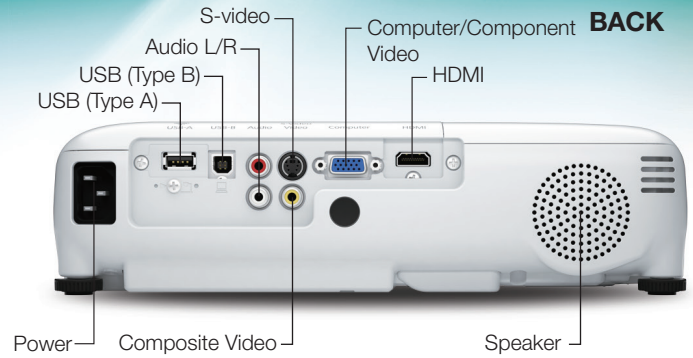

Home Cinema 730HD 720p 3LCD Projector

Product Name	Product Code	UPC
PowerLite® Home Cinema 730HD	V11H558020	0 10343 90902 1
Genuine Epson Lamp	V13H010L78	0 10343 90969 4
Replacement Air Filter	V13H134A32	0 10343 88586 8

Specifications

Projection System
3LCD, 3-chip technology

Projection Method
Front/rear/ceiling mount

Product Color
White

Driving Method
Poly-silicon TFT Active Matrix

Projected Output
720p (1280 x 720 HDMI)

Pixel Number
1,024,000 (1280 x 800) x 3

Color Brightness²
Color Light Output: 3000 lumens

White Brightness²
White Light Output: 3000 lumens

Aspect Ratio
Native 16:10 widescreen

Native Resolution
WXGA (1280 x 800)

Resize Support
4:3, 16:9

Lamp Type
200 W UHE

Lamp Life⁷
Up to 5000 hours (ECO mode)
Up to 4000 hours (Normal mode)

Throw Ratio Range
1.30 (Zoom: Wide) – 1.56 (Zoom: Tele)

Size (projected distance)
33" – 318"

Keystone Correction
Vertical: ± 30 degrees (Auto)
Horizontal: ± 30 degrees (Slide bar)

Contrast Ratio
Up to 12,000:1

Color Reproduction
Full-color (16.7 million colors)

Projection Lens

Type
Manual Zoom

F-number
1.58 – 1.72

Focal Length
16.9 mm – 20.28 mm

Zoom Ratio
1.0 – 1.2

Other

Display Performance
WXGA native 720p; HD, 2D

Color Modes
Dynamic, Living room, Cinema, Game

Input Signal
480i / 576i / 480p / 576p / 720p / 1080i / 1080p HDMI: TMDS

Terminal Inputs
1 HDMI
2 RCA (1 audio L/R)
1 S Video
1 VGA D-sub 15 pin (computer input)
1 USB Type A
1 USB Type B

Video Compatibility
WXGA, SXGA, XGA, SVGA, VGA, WSXGA, UXGA

Speaker
2 W (Mono)

Operating Temperature
41 ° to 95 °F (5 ° to 35 °C)

Power Supply Voltage
100 – 240 V ±10%, 50/60 Hz

Power Consumption
283 W Lamp on (Normal)
207 W Lamp on (ECO)
2.9 Standby (Communication on)
0.24 W (Communication off)

Other (continued)

Fan Noise
29 – 37 dB

Security
Kensington® Security Lock Port

Country of Origin
China

Dimensions (W x D x H)

11.69" x 9.21" x 3.11"
Weight: 5.29 lb

Remote Control

Features
Front and rear

Operating Angle
± 30 degrees left/right; up/down

Operating Distance
19.7 ft (6 m)

Support

The Epson Connection™
Pre-sales support U.S. and Canada
800-463-7766 www.epson.com

Service Programs
Two-year limited warranty, Extra CareSM Home Service program, PrivateLine® dedicated toll-free support (U.S. and Canada only) and 90-day limited lamp warranty

Parental Controls

Power Button Lock
Keycheck, Child Lock Hinders projector from being turned on without parental supervision

What's in The Box

PowerLite Home Cinema 730HD projector, power cord, remote control with AA batteries, CD-ROM with users guide link, start here poster and warranty card

Optional Accessories