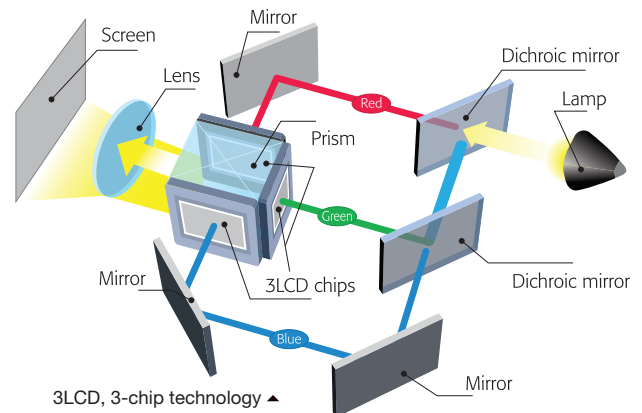

High color brightness and high white brightness

EPSON

Color brightness significantly lower than white brightness

COMPETITOR

Actual photographs of projected images from an identical signal source. Price, resolution and white brightness are similar for both projectors (Epson 3LCD and 1-chip DLP competitor). Both projectors are set to their brightest mode.

3LCD — The #1 projection technology in the world

- All 3LCD projectors have both high color brightness and high white brightness
- All 3LCD projectors have 3 chips
- 25% lower power consumption for lower energy costs³
- 20 years of road-tested reliability

Easy, stress-free setup from Epson

The projector comes with a suite of innovative features that ensures flexible placement, and makes setup fast and easy.

• Easy image adjustments

Position your projector almost anywhere — even if it's not perfectly aligned with the screen — and still get a correctly proportioned image. Epson projectors automatically correct images vertically. And, for horizontal image correction, use the easy-slide control bar to make the necessary adjustments.