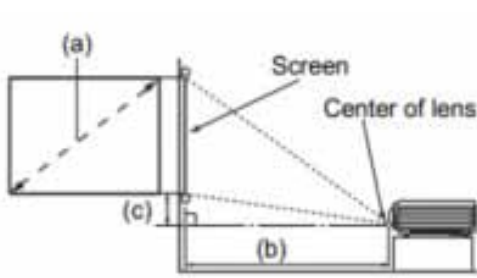

Enjoyment Matters

MW820ST Digital Projector

Distance Chart

The screen aspect ratio is 4:3 and the projected picture is 4:3

(a) Screen Size				(b) Distance from screen (inch)	(c) Vertical offset (inch)
Diagonal		W (inch)	H (inch)		
Inch	mm				
80	2032	42.4	67.8	33.1	2.12
100	2540	52.9	84.8	41.4	2.63
120	3048	63.5	101.7	49.7	3.18
150	3810	79.5	127.2	62.1	3.9
180	4572	95.4	152.6	74.6	4.7
200	5080	105.9	169.6	82.8	5.3
220	5588	116.6	186.5	91.2	5.8
240	6096	127.2	203.5	99.4	6.4
270	6858	143.1	228.9	111.9	7.1
300	7620	159.0	254.4	124.3	7.9