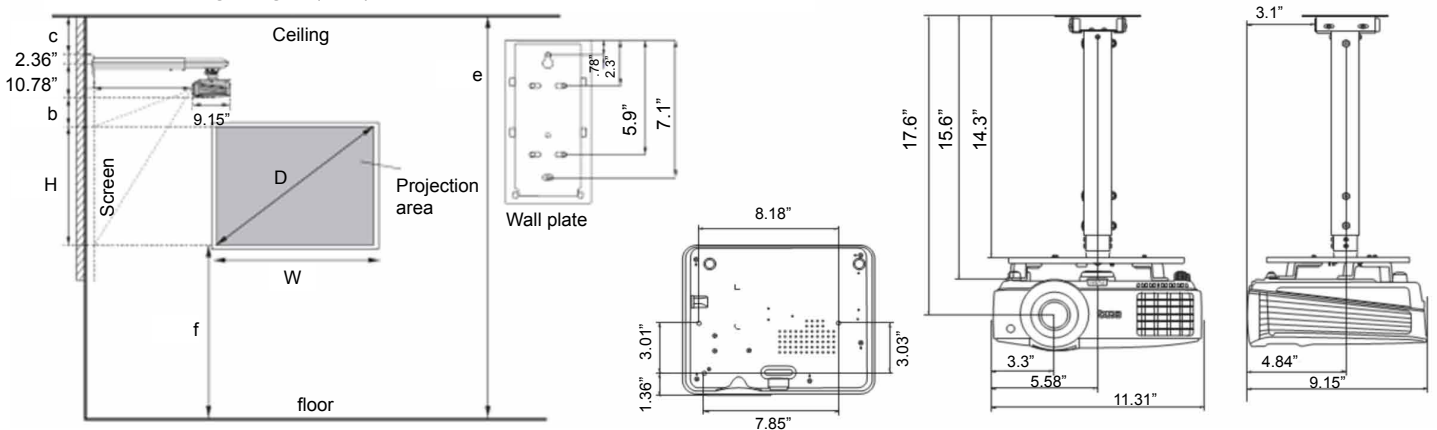

Enjoyment Matters

MW820ST Digital Projector

Distance Chart

The screen aspect ratio is 4:3 and the projected picture is 4:3

(a) Screen Size				(b) Distance from screen (inch)	(c) Vertical offset (inch)
Diagonal		W (inch)	H (inch)		
Inch	mm				
80	2032	42.4	67.8	33.1	2.12
100	2540	52.9	84.8	41.4	2.63
120	3048	63.5	101.7	49.7	3.18
150	3810	79.5	127.2	62.1	3.9
180	4572	95.4	152.6	74.6	4.7
200	5080	105.9	169.6	82.8	5.3
220	5588	116.6	186.5	91.2	5.8
240	6096	127.2	203.5	99.4	6.4
270	6858	143.1	228.9	111.9	7.1
300	7620	159.0	254.4	124.3	7.9

Wall Mount Chart

$$\text{Minimum Ceiling Height (inch)} = f + H + b + 2.36'' = 10.78'' + c$$

Ceiling mount screw: M4
(Max L=25 mm; Min: L=20 mm)

Unit: inch

Dimensions