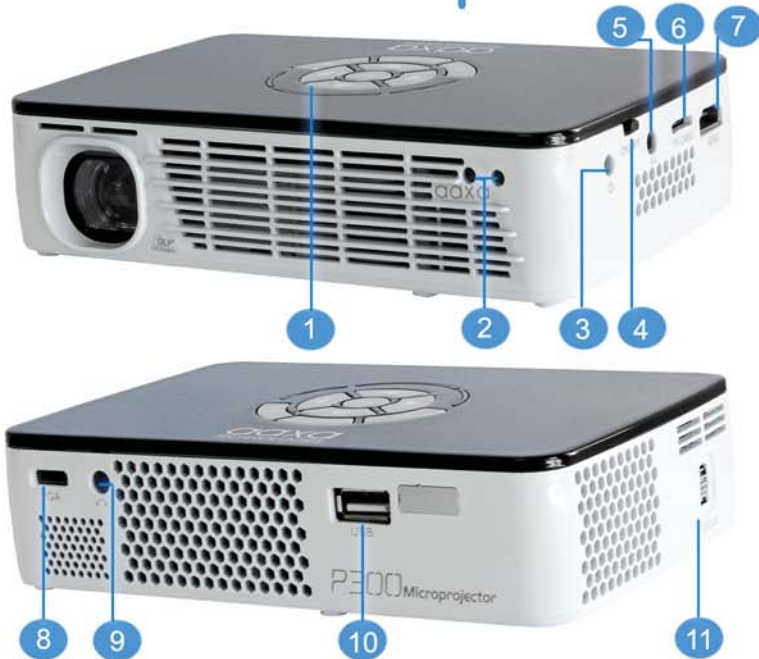

P300 | MINI PROJECTOR

1 Directional Pad	7 HDMI
2 Charge Indicator	8 VGA via included adapter
3 DC in (Power, Recharge)	9 Audio Out (Headphones, External Speakers)
4 On/Off Switch	10 USB
5 Composite Video and Audio	11 Manual Focus
6 micro SD	

PROJECTION SYSTEM

Max Resolution: 1920x1080 (1080P)
Native Resolution: 1280x800 (WXGA)
Max Brightness (DC): 300 Lumens
Max Brightness (Battery): 160 Lumens
Contrast Ratio: 2000:1
Projection Lens: Manual Focus
Projection Image: Available Size 10 ~ 120 inch
Lamp: Triple RGB LEDs with Vibrant Color Technology
Life 15,000hrs
Projection Angle: 33.4°

GENERAL SPECIFICATIONS

Audio Output: 1W (x2) stereo speakers
Stereo speaker/headphone mini-jack
Color: White/Black
File Playback: microSD & USB Host reader
Menu Language: English, Spanish, French, German, Chinese
Aspect Ratio Control: 16:10
Battery Life: Optional 75+ minute Li-Ion battery
Dimensions: 5.9" * 3.8" * 1.5"
Weight: 1.3 lbs
Power Consumption: 25w
Supported Formats: MP4 / MP3 / WMA / OGG / WAV / AVI
WMV SMV / BMP / JPG / GIF / TXT
Conformances: CE, FCC Class A

INPUTS / OUTPUTS

Video In: HDMI
VGA (mini-VGA)
Composite A/V (3.5mm Jack)
Audio Out: 3.5mm Stereo Headphone Jack
USB: 5 Pin Mini USB 2.0

PACKAGE CONTENTS

- P300 Pico Projector
- Composite A/V Cable
- Adjustable Tripod
- Infrared Remote Control
- 100-240V AC Adapter
- User Manual