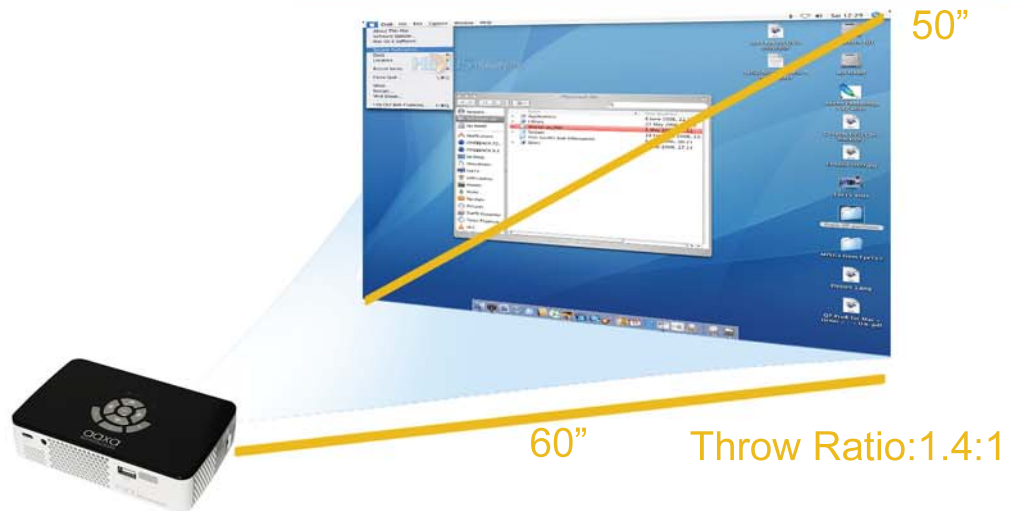

P300 | MINI PROJECTOR

1 Directional Pad	7 HDMI
2 Charge Indicator	8 VGA via included adapter
3 DC in (Power, Recharge)	9 Audio Out (Headphones, External Speakers)
4 On/Off Switch	10 USB
5 Composite Video and Audio	11 Manual Focus
6 micro SD	

PROJECTION SYSTEM

Max Resolution: 1920x1080 (1080P)
Native Resolution: 1280x800 (WXGA)
Max Brightness (DC): 300 Lumens
Max Brightness (Battery): 160 Lumens
Contrast Ratio: 2000:1
Projection Lens: Manual Focus
Projection Image: Available Size 10 ~ 120 inch
Lamp: Triple RGB LEDs with Vibrant Color Technology
Life 15,000hrs
Projection Angle: 33.4°

GENERAL SPECIFICATIONS

Audio Output: 1W (x2) stereo speakers
Stereo speaker/headphone mini-jack
Color: White/Black
File Playback: microSD & USB Host reader
Menu Language: English, Spanish, French, German, Chinese
Aspect Ratio Control: 16:10
Battery Life: Optional 75+ minute Li-Ion battery
Dimensions: 5.9" * 3.8" * 1.5"
Weight: 1.3 lbs
Power Consumption: 25w
Supported Formats: MP4 / MP3 / WMA / OGG / WAV / AVI
WMV SMV / BMP / JPG / GIF / TXT
Conformances: CE, FCC Class A

INPUTS / OUTPUTS

Video In: HDMI
VGA (mini-VGA)
Composite A/V (3.5mm Jack)
Audio Out: 3.5mm Stereo Headphone Jack
USB: 5 Pin Mini USB 2.0

PACKAGE CONTENTS

- P300 Pico Projector
- Composite A/V Cable
- Adjustable Tripod
- Infrared Remote Control
- 100-240V AC Adapter
- User Manual

VERSATILE CONNECTIVITY