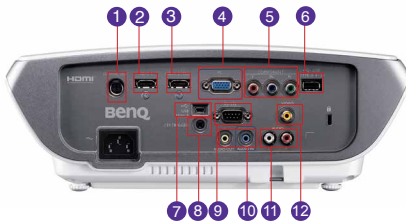

Input and Output Terminals

1 3D sync out	7 USB (Type mini-B)
2 HDMI-1	8 DC 12V Trigger
3 HDMI-2 / MHL	9 RS232 (DB-9pin)
4 Computer (D-sub 15pin)	10 Audio In & Out (Mini Jack)
5 Composite video in (RCA)	11 Audio L/R in (RCA)
6 USB (Type mini-A)	12 Composite Video in (RCA)

CinemaMaster™ Audio+ CinemaMaster™ Video+

BenQ America Corp.
www.BenQ.us

BenQ is a registered trademark of BenQ Corp. All rights reserved. Product names, logos, brands, and other trademarks featured or referred to in this material are the property of their respective trademark holders. Specifications subject to change without notice.

HT4050 100515_BQus

BenQ

Because it matters

*Lamp life results will vary depending on environmental conditions and usage. Actual product's features and specifications are subject to change without notice.