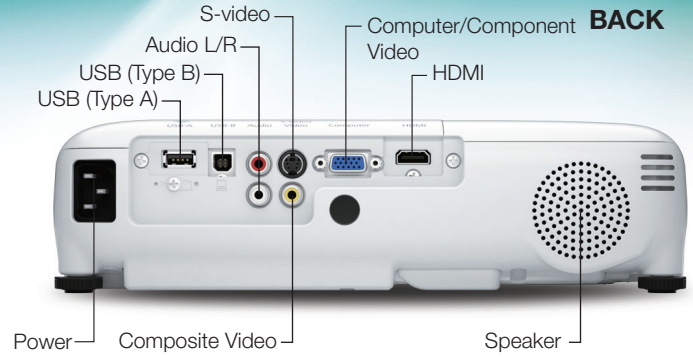

Home Cinema 730HD 720p 3LCD Projector

Product Name	Product Code	UPC
PowerLite® Home Cinema 730HD	V11H558020	0 10343 90902 1
Genuine Epson Lamp	V13H010L78	0 10343 90969 4
Replacement Air Filter	V13H134A32	0 10343 88586 8

Specifications

Projection System
3LCD, 3-chip technology

Projection Method
Front/rear/ceiling mount

Product Color
White

Driving Method
Poly-silicon TFT Active Matrix

Projected Output
720p (1280 x 720 HDMI)

Pixel Number
1,024,000 (1280 x 800) x 3

Color Brightness²
Color Light Output: 3000 lumens

White Brightness²
White Light Output: 3000 lumens

Aspect Ratio
Native 16:10 widescreen

Native Resolution
WXGA (1280 x 800)

Resize Support
4:3, 16:9

Lamp Type
200 W UHE

Lamp Life⁷
Up to 5000 hours (ECO mode)
Up to 4000 hours (Normal mode)

Throw Ratio Range
1.30 (Zoom: Wide) – 1.56 (Zoom: Tele)

Size (projected distance)
33" – 318"

Keystone Correction
Vertical: ± 30 degrees (Auto)
Horizontal: ± 30 degrees (Slide bar)

Contrast Ratio
Up to 12,000:1

Color Reproduction
Full-color (16.7 million colors)

Projection Lens

Type
Manual Zoom

F-number
1.58 – 1.72

Focal Length
16.9 mm – 20.28 mm

Zoom Ratio
1.0 – 1.2

Other

Display Performance
WXGA native 720p; HD, 2D

Color Modes
Dynamic, Living room, Cinema, Game

Input Signal
480i / 576i / 480p / 576p / 720p / 1080i / 1080p HDMI: TMDS

Terminal Inputs
1 HDMI
2 RCA (1 audio L/R)
1 S Video
1 VGA D-sub 15 pin (computer input)
1 USB Type A
1 USB Type B

Video Compatibility
WXGA, SXGA, XGA, SVGA, VGA, WSXGA, UXGA

Speaker
2 W (Mono)

Operating Temperature
41 ° to 95 °F (5 ° to 35 °C)

Power Supply Voltage
100 – 240 V ±10%, 50/60 Hz

Power Consumption
283 W Lamp on (Normal)
207 W Lamp on (ECO)
2.9 Standby (Communication on)
0.24 W (Communication off)

Other (continued)

Fan Noise
29 – 37 dB

Security
Kensington® Security Lock Port

Country of Origin
China

Dimensions (W x D x H)

11.69" x 9.21" x 3.11"
Weight: 5.29 lb

Remote Control

Features
Front and rear

Operating Angle
± 30 degrees left/right; up/down

Operating Distance
19.7 ft (6 m)

Support

The Epson Connection™
Pre-sales support U.S. and Canada
800-463-7766 www.epson.com

Service Programs
Two-year limited warranty, Extra CareSM Home Service program, PrivateLine® dedicated toll-free support (U.S. and Canada only) and 90-day limited lamp warranty

Parental Controls

Power Button Lock
Keycheck, Child Lock Hinders projector from being turned on without parental supervision

What's in The Box

PowerLite Home Cinema 730HD projector, power cord, remote control with AA batteries, CD-ROM with users guide link, start here poster and warranty card

Optional Accessories