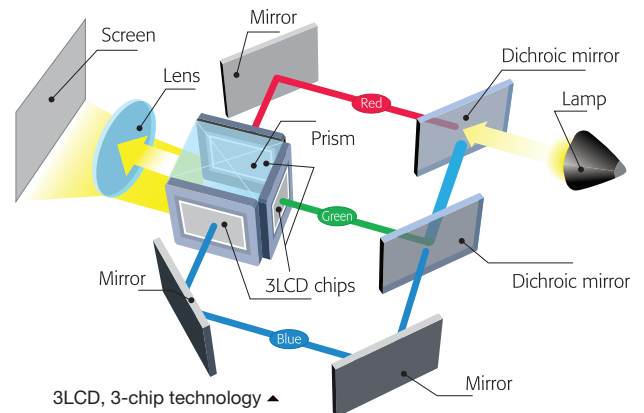

High color brightness and high white brightness

Color brightness significantly lower than white brightness

Actual photographs of projected images from an identical signal source. Price, resolution and white brightness are similar for both projectors (Epson 3LCD and 1-chip DLP competitor). Both projectors are set to their brightest mode.

3LCD — The #1 projection technology in the world

- All 3LCD projectors have both high color brightness and high white brightness
- All 3LCD projectors have 3 chips
- 25% lower power consumption for lower energy costs³
- 20 years of road-tested reliability

Easy, stress-free setup from Epson

The projector comes with a suite of innovative features that ensures flexible placement, and makes setup fast and easy.

• Easy image adjustments

Position your projector almost anywhere — even if it's not perfectly aligned with the screen — and still get a correctly proportioned image. Epson projectors automatically correct images vertically. And, for horizontal image correction, use the easy-slide control bar to make the necessary adjustments.