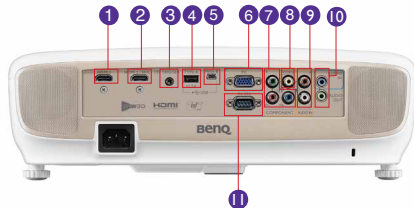

Input and Output Terminals

1 HDMI	7 Component Video in
2 HDMI / MHL	8 Composite Video in (RCA)
3 12V Trigger	9 Audio L/R in (RCA)
4 USB (Type A)	10 Audio In & Out (Mini Jack)
5 USB (Type mini-B)	11 RS232 (DB-9pin)
6 Computer in (D-sub 15pin)