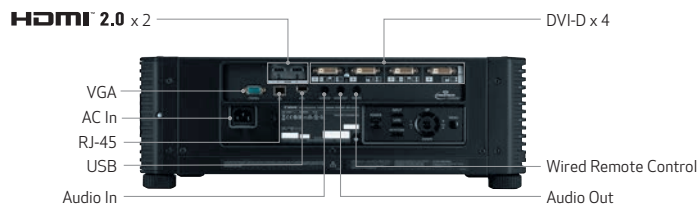

TERMINALS

DVI-D	Digital PC Input (x4)
HDMI	Digital PC / Digital Video Input (x2)
RJ-45	Network Connection (1000BASE-T / 100BASE-TX / 10BASE-T)
Dsub9 (Control)	RS-232C Connection
USB Type A	USB Connection
Mini Jack (Audio)	Audio Input (x1) / Audio Output (x1)
Mini Jack (Remote)	Wired Remote Control Connection

REMOTE CONTROL

Wireless Remote	Yes
------------------------	-----

DIMENSIONS

CONNECTABILITY

¹ When in Presentation Mode. ² Lamp mode is Full Power/Power Saver. Brightness in Power Saver Mode is only a calculated value, and is not guaranteed as specification. ³ Compliance with ISO21118-2012. ⁴ Calculated value for 70" image. ⁵ EDID is not supported. ⁶ Supported when "Panel drive mode" is set to "4096 x 2400." ⁷ Only low frequencies (24 – 30 Hz) are supported. ⁸ 594.00MHz dot clock is only supported via single HDMI terminal. ⁹ Network "On" (Low Power)/"Off."

BUILT-IN SOUND

Internal Speaker	5W, Monaural
LAMP	
Type	Super High Pressure Lamp
Life²	3000 Hours (Full Power) / 4000 Hours (Eco)
Lamp Power²	400 / 300W

RATINGS

Fan Noise²	39 / 34dB
Power Consumption²	600 / 475W
Standby Power⁹	0.8 / 0.4W
Power Voltage	AC 100 – 240V, 50 / 60 Hz
Operating Temperature	32°F – 104°F (0°C – 40°C, 20%RH – 85%RH)
Storage Temperature	-4°F – 140°F (-20°C – 60°C)
Dimensions (W x H x D)	18.5" x 6.9" x 21"
Weight	39.6 lbs.