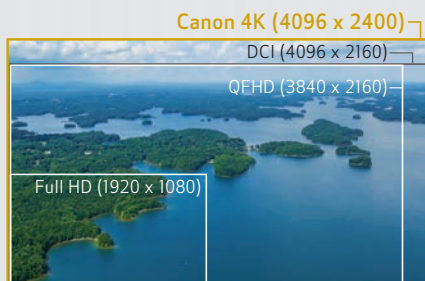

REALiS

PROJECTORS.USA.CANON.COM

4K RESOLUTION IN A COMPACT AND FLEXIBLE PACKAGE

The REALiS 4K501ST Pro AV LCOS Projector brings true-to-life 4K resolution to the top of Canon's LCOS projector line. A high level of detail and clarity is achieved by combining Canon's LCOS Technology with AISYS-enhancement, as well as a Genuine Canon 4K Lens, all within a compact and lightweight design. All of this as well as two HDMI 2.0 inputs provide versatile connectivity that make the 4K501ST ideal for a variety of applications that demand highly detailed, realistic images and video, from simulation and training to museums and galleries.

HDMI™ 2.0

KEY FEATURES

- 4K Resolution (4096 x 2400)
- 5000 Lumens*
- Throw Ratio 1.0 – 1.3:1
- LCOS Technology with AISYS-enhancement
- Genuine Canon 4K Lens
- Marginal Focus for Projecting on Spherically Domed Surfaces
- Dual Image Processing Engines for Uncompressed 4K 60p Playback
- Advanced Professional Installation and Calibration Settings
- HDMI 2.0 x2, DVI-D x4
- Crestron Room View, AMX Device Discovery and PjLink
- DICOM® Simulation Mode**

NATIVE 4K RESOLUTION (4096 X 2400)

At 4096 x 2400, Canon's 4K resolution generates a bigger, richer picture made up of more than 9.8 million pixels – higher than the Digital Cinema Initiative (DCI) standard for 4K cinema (4096 x 2160) and more than QFHD (3840 x 2160), the resolution standard for 4K TV.