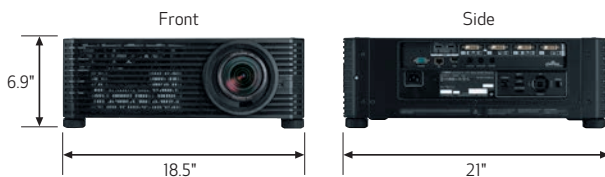

SPECIFICATIONS

PROJECTION SYSTEM

Imaging Device	0.76" LCOS Panel x3
Aspect Ratio	17:10 Approx. (128:75)
Native Resolution	4096 x 2400
Brightness^{1,2,3}	5000 Lumens (Full Power) / 3750 Lumens (Power Saver)
Contrast³	3000:1 (Native)
Image Size	40 – 600"
Digital Keystone	V±20°, H±20°
F Number, Focal Length	F2.6, f=17.2 – 22.3mm
Uniformity	88%
Zoom Ratio	1.3x
Throw Ratio⁴	1.0 – 1.3:1
Focus	Powered
Lens Shift	V: ±60%, H: ±10% (Powered)

IMAGE ADJUSTMENTS

Image Mode	Standard / Presentation / Dynamic / Photo/sRGB / Video / DICOM SIM / User 1 / User 2 / User 3
Color Adjustment	Color Level, Color Balance, Color Temperature, Gain (R,G,B), Offset (R,G,B)
Screen Color Correction	Normal / Greenboard / Adjust (custom)
Mounting	Front, Rear, Ceiling, Upward, Downward
Adjustable Feet	Four locations at bottom. Extension length = 0.47"

TERMINALS

DVI-D	Digital PC Input (x4)
HDMI	Digital PC / Digital Video Input (x2)
RJ-45	Network Connection (1000BASE-T / 100BASE-TX / 10BASE-T)
Dsub9 (Control)	RS-232C Connection
USB Type A	USB Connection
Mini Jack (Audio)	Audio Input (x1) / Audio Output (x1)
Mini Jack (Remote)	Wired Remote Control Connection

REMOTE CONTROL

Wireless Remote	Yes

DIMENSIONS