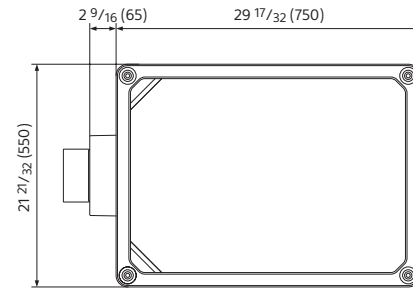

The Latest 4K/60p HDMI Standard: 60 Frames Per Second

The projectors can show up to 60 frames per second in 4K (at color signal YCbCr 4:4:4 8bit / YCbCr 4:2:2 12bit). It's the new 4K industry standard and is much higher than the earlier 24p. The result is a smoother image with superior color and realism.

USB Updates

To get the best from your projector, there's a USB port for the latest firmware updates.

Low Latency Mode

A new feature for gamers. Experience our fastest ever response time between your controller and the screen for ultimate gaming action.

Easy Connectivity for Home Automation

Complies with many home automation systems via an RJ45(IP), RS-232C, TRIGGER and IR IN interfaces.

COMPATIBLE LENSES

Projection lens	VPLL-Z7008 (Optional)	VPLL-Z7013 (Bundled)
Throw ratio	0.80:1 to 1.02:1	1.27:1 to 2.73:1
Zoom / Focus	Powered/Powered	Powered/Powered
Lens shift	Powered, Vertical: +/- 50 %, Horizontal: +/- 18 %	Powered, Vertical: +/- 80 %, Horizontal: +/- 31 %
Aperture	f/2.9	f/2.9 to 3.9
Screen size*	60" to 1000"	60" to 300"
Dimensions	Wide W 5 9/32 x H 5 5/32 x D 12 5/32 in (W 134 x H 131 x D 309 mm) Tele W 5 9/32 x H 5 5/32 x D 11 5/32 in (W 134 x H 131 x D 283 mm)	W 5 5/32 x H 5 5/32 x D 9 29/32 in (W 131 mm x H 131 mm x D252 mm)
Weight	8.2 lb / 3.7 kg	5.7 lb / 2.6 kg

DIMENSIONS

Unit: inches (mm)

Front

Top

Bottom

The distance L' is between the front of the lens (center) and the front of the cabinet.

Unit: inches (mm)

Lens	L'
VPLL-Z7008 (Optional)	Wide 7 9/32 (185.2) / Tele 6 1/4 (159.0)
VPLL-Z7013 (Bundled)	5 1/8 (130.2)

OPTIONAL ACCESSORIES

CONNECTOR PANELS