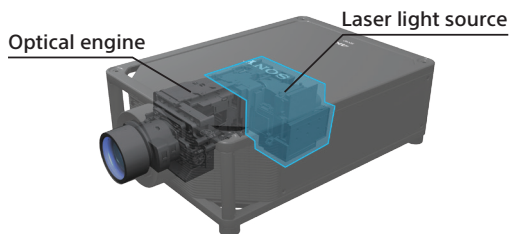

Long-life Optics

Deliver up to 20,000 hours of operation with virtually zero maintenance. (up to 40,000h in low brightness mode)