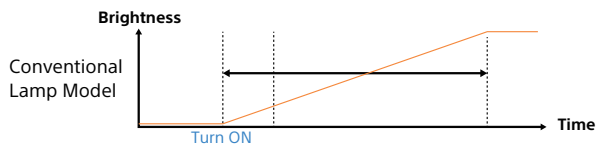

User-friendly Functions

Quick turn On/Off

The laser projector can be turned on and off quickly.