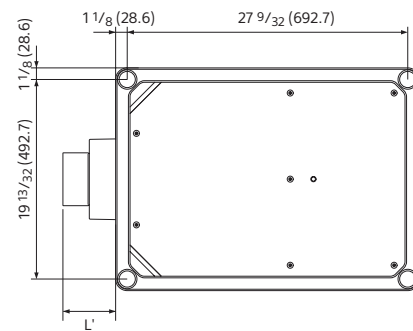

The Latest 4K/60p HDMI Standard: 60 Frames Per Second

The projectors can show up to 60 frames per second in 4K (at color signal YCbCr 4:4:4 8bit / YCbCr 4:2:2 12bit). It's the new 4K industry standard and is much higher than the earlier 24p. The result is a smoother image with superior color and realism.

USB Updates

To get the best from your projector, there's a USB port for the latest firmware updates.

Low Latency Mode

A new feature for gamers. Experience our fastest ever response time between your controller and the screen for ultimate gaming action.

Easy Connectivity for Home Automation

Complies with many home automation systems via an RJ45(IP), RS-232C, TRIGGER and IR IN interfaces.

COMPATIBLE LENSES

Projection lens	VPLL-Z7008 (Optional)	VPLL-Z7013 (Bundled)
Throw ratio	0.80:1 to 1.02:1	1.27:1 to 2.73:1
Zoom / Focus	Powered/Powered	Powered/Powered
Lens shift	Powered, Vertical: +/- 50 %, Horizontal: +/- 18 %	Powered, Vertical: +/- 80 %, Horizontal: +/- 31 %
Aperture	f/2.9	f/2.9 to 3.9
Screen size*	60" to 1000"	60" to 300"
Dimensions	Wide W 5 9/32 x H 5 5/32 x D 12 5/32 in (W 134 x H 131 x D 309 mm) Tele W 5 9/32 x H 5 5/32 x D 11 5/32 in (W 134 x H 131 x D 283 mm)	W 5 5/32 x H 5 5/32 x D 9 29/32 in (W 131 mm x H 131 mm x D252 mm)
Weight	8.2 lb / 3.7 kg	5.7 lb / 2.6 kg

DIMENSIONS

Unit: inches (mm)

Front

Top

Bottom

The distance L' is between the front of the lens (center) and the front of the cabinet.

Unit: inches (mm)

Lens	L'
VPLL-Z7008 (Optional)	Wide 7 9/32 (185.2) / Tele 6 1/4 (159.0)
VPLL-Z7013 (Bundled)	5 1/8 (130.2)

OPTIONAL ACCESSORIES

CONNECTOR PANELS