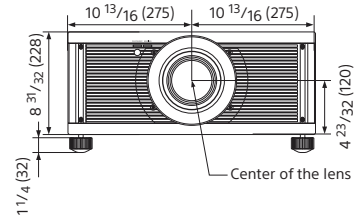

The Latest 4K/60p HDMI Standard: 60 Frames Per Second

The projectors can show up to 60 frames per second in 4K (at color signal YCbCr 4:4:4 8bit / YCbCr 4:2:2 12bit). It's the new 4K industry standard and is much higher than the earlier 24p. The result is a smoother image with superior color and realism.

USB Updates

To get the best from your projector, there's a USB port for the latest firmware updates.

Low Latency Mode

A new feature for gamers. Experience our fastest ever response time between your controller and the screen for ultimate gaming action.

Easy Connectivity for Home Automation

Complies with many home automation systems via an RJ45(IP), RS-232C, TRIGGER and IR IN interfaces.

COMPATIBLE LENSES

Projection lens	VPLL-Z7008 (Optional)	VPLL-Z7013 (Bundled)
Throw ratio	0.80:1 to 1.02:1	1.27:1 to 2.73:1
Zoom / Focus	Powered/Powered	Powered/Powered
Lens shift	Powered, Vertical: +/- 50 %, Horizontal: +/- 18 %	Powered, Vertical: +/- 80 %, Horizontal: +/- 31 %
Aperture	f/2.9	f/2.9 to 3.9
Screen size*	60" to 1000"	60" to 300"
Dimensions	Wide W 5 9/32 x H 5 5/32 x D 12 5/32 in (W 134 x H 131 x D 309 mm) Tele W 5 9/32 x H 5 5/32 x D 11 5/32 in (W 134 x H 131 x D 283 mm)	W 5 5/32 x H 5 5/32 x D 9 29/32 in (W 131 mm x H 131 mm x D252 mm)
Weight	8.2 lb / 3.7 kg	5.7 lb / 2.6 kg

DIMENSIONS

Unit: inches (mm)

Front