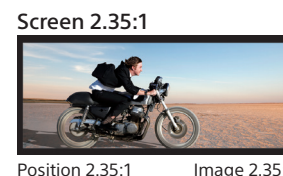

Position 2.35:1 Image 2.35:1

2.35:1 with picture position memory

Simulated images