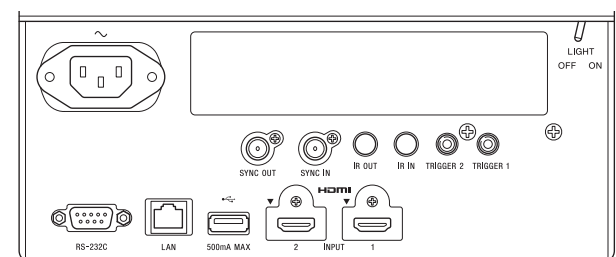

CONNECTOR PANELS