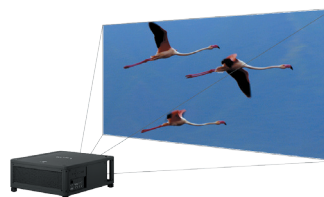

VPL-VW5000ES