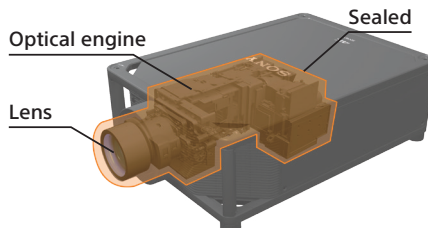

Dust resistance by sealed optics

All optical components from lens to light source are sealed, avoiding dust accumulation.