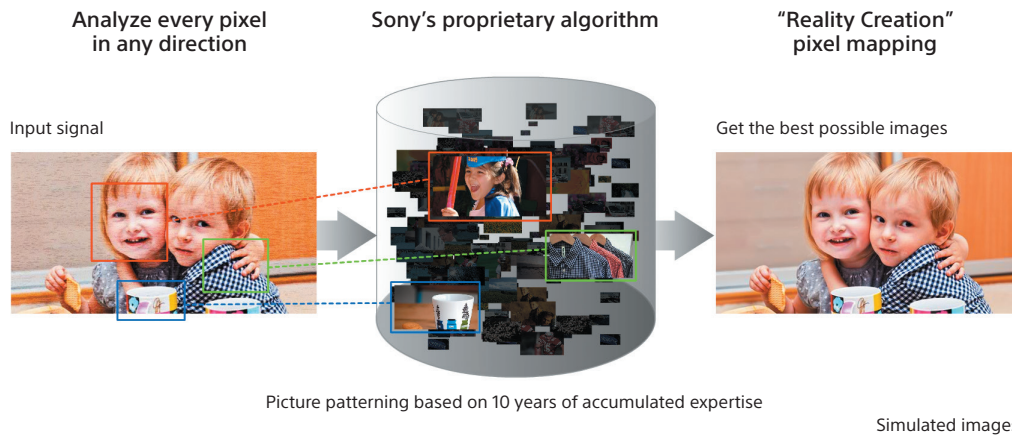

## HDR Compatible

Complies with High Dynamic Range (HDR), enabling the full range of each image to be viewed accurately and clearly.

Standard Dynamic Range

High Dynamic Range

Simulated images

## Reality Creation: Upscale Your Movies to 4K

As well as native 4K material, you can watch your current Full HD Blu-ray™ or DVD movie collection upscaled for a 4K experience. Reality Creation is a super-resolution technology that radically enhances Full HD content, even upscaling 3D movies for 4K.