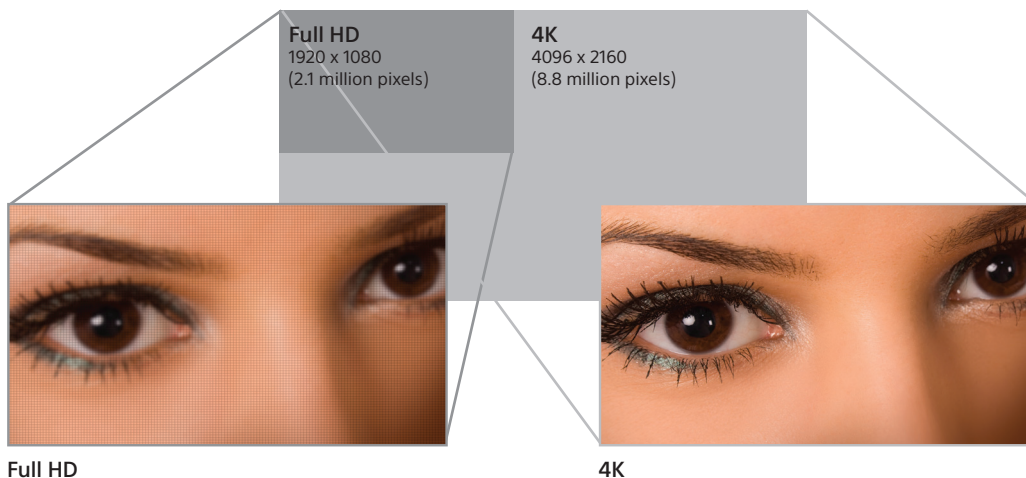

The world's most advanced home cinema projector combines an advanced laser light source with the same Sony 4K SXRD panel technology that's found in our professional cinema projectors.

Crisply detailed native 4K images (4096 x 2160) offer four times the resolution of Full HD, pulling you right into the heart of the action with unprecedented clarity.

## Real-life clarity with Cinematic 4K - over four times the detail of Full HD

With more than four times the resolution of Full HD, 4K offers 8.8 million pixels for a picture that's so incredibly lifelike, you could believe you're looking at the real thing. Every detail is perfectly clear, with less jagged edges and visible pixels than with a conventional Full HD projector.