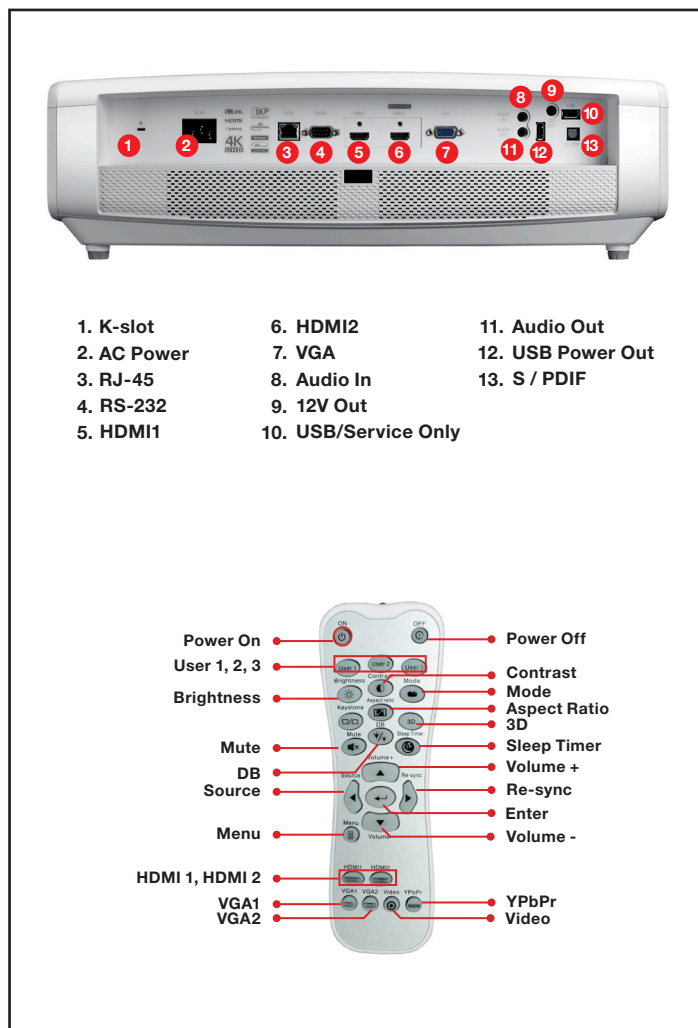

COMPATIBILITY SPECIFICATIONS

Computer Compatibility	UHD 2160p, WUXGA, HDTV 1080p, UXGA, SXGA, WXGA+, WXGA (1366x768), WXGA, HDTV (720p), XGA, SVGA, VGA, PC and Mac compatible
Video Compatibility	UHD 2160p (24/50/60Hz), 1080p (24/50/60Hz), 1080i (50/60Hz), 720p (50/60Hz), 480i/p, 576i/p
Vertical Scan Rate	24Hz to 120Hz
Horizontal Scan Rate	31.000 to 135.000KHz
User Controls	Complete on-screen menu adjustment in 10 languages
I/O Connection Ports	1xHDMI 1.4a, 1xHDMI 2.0 (w/ HDCP 2.2, MHL 2.1 and Full 18Gbps), VGA-In, Audio-In (3.5mm), Audio-Out, SPDIF Out (Optical), USB 2.0 Port (Service), USB-A Power, RJ45, RS232C, 12V Trigger
Loop Through (Audio)	Audio Pass Thru via HDMI to 3.5mm Audio Out and Optical Out (AC3 Dolby Digital, Dolby Digital Plus, DTS)

PHYSICAL SPECIFICATIONS

Security	Kensington® lock port, password (OSD)
Weight	16lbs
Dimensions (W x H x D)	19.6" x 13" x 6"

1. K-slot
2. AC Power
3. RJ-45
4. RS-232
5. HDMI1
6. HDMI2
7. VGA
8. Audio In
9. 12V Out
10. USB/Service Only
11. Audio Out
12. USB Power Out
13. S / PDIF

- Power On
- User 1, 2, 3
- Brightness
- Mute
- DB
- Source
- Menu
- HDMI 1, HDMI 2
- VGA1
- VGA2
- Power Off
- Contrast
- Mode
- Aspect Ratio
- 3D
- Sleep Timer
- Volume +
- Re-sync
- Enter
- Volume -
- YPbPr
- Video

Warranty

2 Year Limited Warranty/90 Days Lamp

What's in the Box

UHD60, lens cap, AC power cord, HDMI cable, remote control, batteries for remote, multilingual CD-ROM, user's manual, quick start card, and warranty card

Optional Accessories

Mount

Accessory Part Numbers

Lamp: BL-FP240E
Remote: SP:8ZE01GC01
Mount: BM-5001U, OCM815W, OCM818W-RU

UPC 796435 81 264 5

*Light source life is dependent upon many factors, including brightness mode, display mode, usage, environmental conditions and more. Light source brightness can decrease over time.

www.OptomaUSA.com

Copyright © 2017 Optoma Technology, Inc. DLP® and the DLP logo are registered trademarks of Texas Instruments™. All other trademarks are the property of their respective owners. All specifications subject to change at any time. 08205015