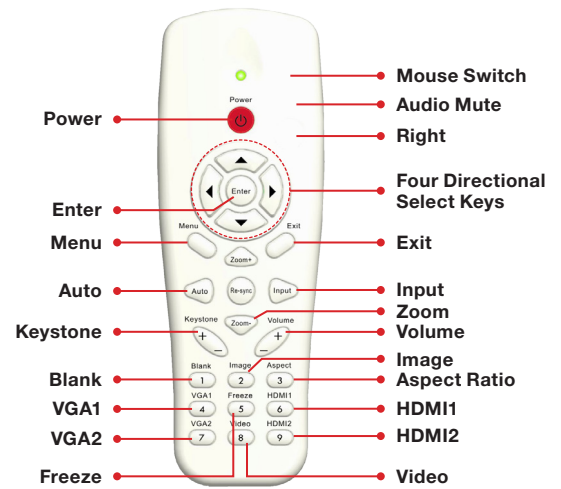

PHYSICAL SPECIFICATIONS

Security	Kensington® Lock Port, security bar and keypad lock
Weight	12.3 lb
Dimensions (W x H x D)	15" x 5" x 12.5" (381 x 127 x 317.5mm)

- | | | |
|---------------|----------------|--------------|
| 1. VGA 1 | 6. USB Disk | 11. Audio In |
| 2. HDMI-2/MHL | 7. VGA2 in/out | 12. Mic |
| 3. HDMI-1 | 8. Video | 13. K-slot |
| 4. USB | 9. RCA in L/R | 14. RS-232 |
| 5. RJ-45 | 10. Audio Out | 15. AC Power |