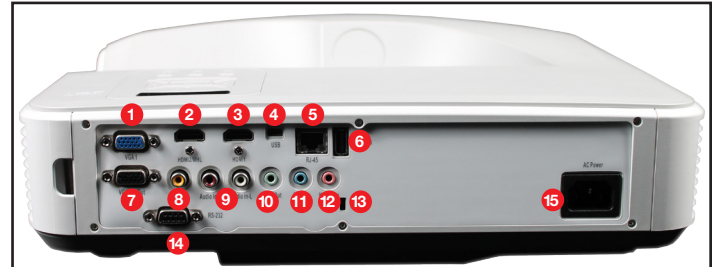

Chromecast™

ULTRA SHORT THROW LASER PHOSPHOR PROJECTOR – ZH400UST

OPTICAL/TECHNICAL SPECIFICATIONS

Display Technology	Single Texas Instrument DMD, 12 degree .65" 1080P DMD X1, Type S600, DC3
Color Wheel	3 Segment; Y/G/B Wheel Diameter 59mm
Native Resolution	1080p (1920x1080)
Maximum Resolution	1080p (1920x1080)
Brightness	4000 Lumens
Contrast Ratio	100,000:1 (dynamic black enabled)
Displayable Colors	1.7 Billion Colors
Lamp Life and Type*	Up to 20,000 hrs
Projection Method	Front, rear, ceiling mount, table top
Keystone Correction	±40° Vertical
Vertical Lens Shift	N/A
Uniformity	80%
Offset	120%±3%
Aspect Ratio	16:9 (native), 16:10, 4:3, Auto
Throw Ratio	0.25:1 (distance/width), ±5% Variance
Projection Distance	17.7"– 22.1" (0.45–0.56 m)
Image Size	85" - 100"
Projection Lens	F=2.5~ 3.26, f=20.91 ~ 32.62 mm manual focus
Optical Zoom	Fixed lens
Digital Zoom	Yes
Audio	10W Mono Speaker
Noise Level	30dB (ECO)
Remote Control	Full Function Remote
Operating Temperature	41–104°F (5–40°C), 85% max humidity
Power Supply	AC input 90 – 264V, 50–60 Hz
Power Consumption	335W (Bright), 225W (ECO)
High Altitude	Operating temperature at sea level up to 10000 feet = 73F (max); Must manually switch to high altitude mode from 5000 feet and above (using OSD menu) to maintain optimal functionality.

PHYSICAL SPECIFICATIONS

Security	Kensington® Lock Port, security bar and keypad lock
Weight	12.3 lb
Dimensions (W x H x D)	15" x 5" x 12.5" (381 x 127 x 317.5mm)

- | | | |
|---------------|----------------|--------------|
| 1. VGA 1 | 6. USB Disk | 11. Audio In |
| 2. HDMI-2/MHL | 7. VGA2 in/out | 12. Mic |
| 3. HDMI-1 | 8. Video | 13. K-slot |
| 4. USB | 9. RCA in L/R | 14. RS-232 |
| 5. RJ-45 | 10. Audio Out | 15. AC Power |