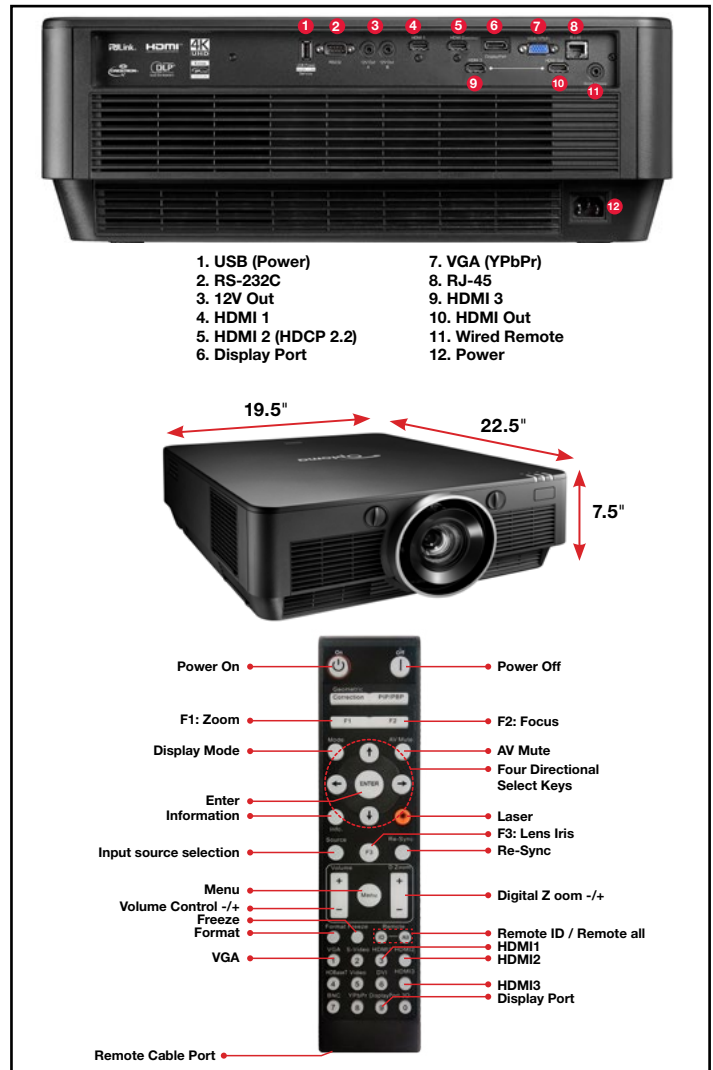

PROSCENE

The Optoma 4K500 is a state-of-the-art 4K Ultra High Definition (UHD resolution) installation projector engineered to deliver crisp, ultra-sharp images and presentations with a high level of detail and astounding color. With 4 times the pixel count of a 1080p projector, a resolution of 3840x2160 pixels, 5000 lumens, and advanced optics, the 4K500 delivers razor sharp text in PowerPoint presentations and Word documents in addition to cinematic video in breathtaking color for large venues, meeting rooms, houses of worship, and post production screening rooms.

## PHYSICAL SPECIFICATIONS

<b>Security</b>	Kensington® lock port, password (OSD)
<b>Weight</b>	36 lbs
<b>Dimensions (W x H x D)</b>	19.5" x 7.5" x 22.5" (with feet)

\*Buttons without description are not applicable to this model.