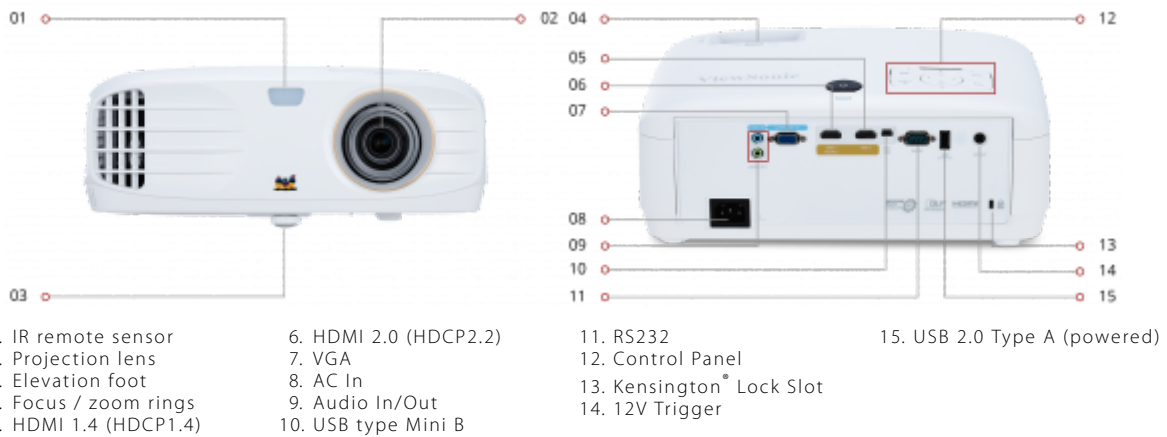

Product Description

See the detail. See the light. For an incredible cinema experience from the comfort of home, the ViewSonic® PX727-4K projector delivers stunning 4K resolution and incredible cinematic color – all at an affordable price. Featuring HDR compatibility, an exclusive SuperColor™ RGBRGB color wheel with Rec. 2020 compatibility, and true Ultra HD 3840 x 2160 resolution, the PX727-4K delivers a breathtaking home cinema experience you expect to only get at the movie theater. With 2200 lumens and room-filling sound, this projector provides bright visuals and immersive audio in nearly any room or environment. What’s more, an energy-saving SuperEco™ feature reduces power consumption and extends the lamp life by up to 15,000 hours*. Set-up is a breeze too: 1.2x optical zoom and versatile connectivity options allow for more flexible mounting and easy installation. For an amazing home theater viewing experience with lifelike color and razor-sharp details, the PX727-4K delivers.

*Lamp life may vary based on actual usage and other factors.