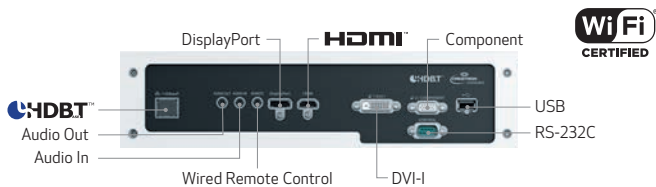

KEY FEATURES

- 7500/6700/5800 Lumens***
- Native WUXGA Resolution (1920 x 1200)
- LCOS Technology with AISYS-enhancement
- Optional Interchangeable Genuine Canon Lens Options
- Up to 2000:1 Native Contrast Ratio*
- HDBaseT™ & Wi-Fi®
- Versatile Connectivity (HDMI, DisplayPort, DVI-I)
- Motorized Horizontal/Vertical Lens Shift, Zoom and Focus
- Network Management including Crestron Connectivity & AMX Device Discovery
- DICOM® Simulation Mode^

* All white: all black. When standard RS-SL01ST projection lens used. When Lamp Control "On". ** When "Power Saver 2" applied. *** WUX7500/WUX6700/WUX5800 values respectively. When standard RS-SL01ST projection lens used. ^ These projectors include a DICOM Simulation Mode. They have not been cleared or approved for medical diagnosis and should not be used for these purposes.

DIMENSIONS

CONNECTABILITY

WHAT'S IN THE BOX

- Projector
- Lens Cap
- Power Cord
- Projector Remote Controller RS-RC07 (includes two AA batteries)
- Lamp RS-LP12
- Important Information (book)
- User's Manual (CD-ROM)
- Warranty Card