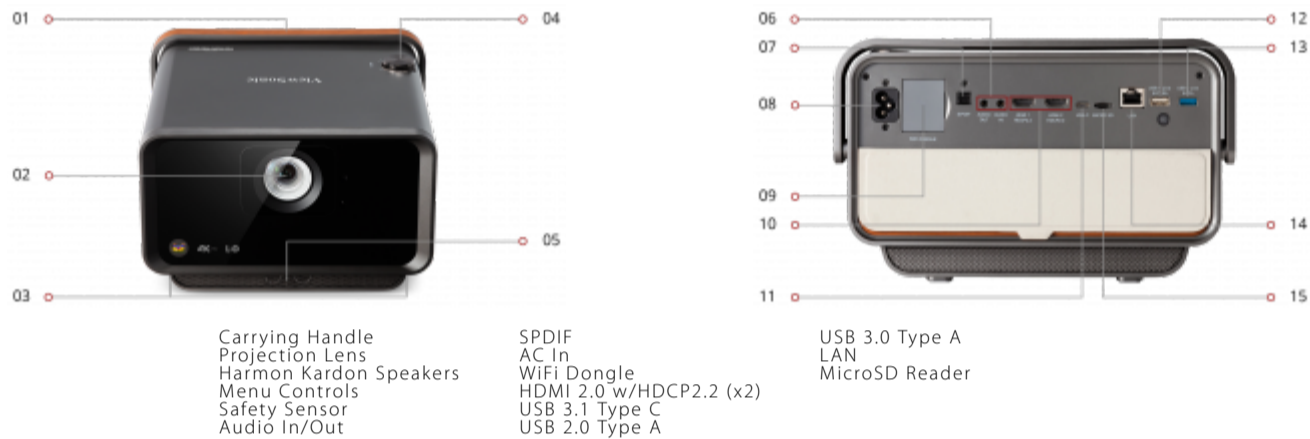

## Product Description

Combining stunning 4K resolution with smart streaming functionality and a portable design, the ViewSonic® X10-4K projector delivers a cinematic experience from anywhere in your home. With a lightweight design, easy carry handle, and short throw lens, this projector can be easily moved from room to room, and even outdoors to your backyard. No matter where you watch, images remain vivid and clear thanks to 2,400 lumens of brightness, Rec. 709 compatibility, and stunning 4K Ultra HD 3840 x 2160 resolution. Integrated smart Wi-Fi connectivity lets you stream and binge from your favorite content providers like Netflix and YouTube, while support for both Amazon Alexa and Google Assistant deliver the convenience of voice control. Featuring built-in Harman Kardon Bluetooth speakers and projecting screen sizes up to 120", this little 4K projector delivers an immersive, big-time home entertainment experience.

3840 x 2160  
**RESOLUTION**

2,400 LED  
**LUMENS**

0.8  
**THROW RATIO**

### Contact Sales

- call: 888.881.8781
- email: [salesinfo@viewsonic.com](mailto:salesinfo@viewsonic.com)
- visit: [viewsonic.com](http://viewsonic.com)

**Display:**

Type:	DLP LED
Resolution Type:	4K (3840x2160)
Resolution:	3840 x 2160
Brightness (Lumens):	2,400 LED
Display Size (in.):	30 - 200 in. / 0.7 - 5.1 m
Throw Distance:	1.6 - 11.5 ft / 0.5 - 3.5 m
Throw Ratio:	0.8
Keystone:	Vertical (+/- 40°)
Lens:	Fixed Zoom
Light Source (watt):	RGBB LED
Light Source Life, Normal (hours):	30000
Color Depth:	1.07B Color (R/G/B 10bit)
Aspect Ratio:	16:9