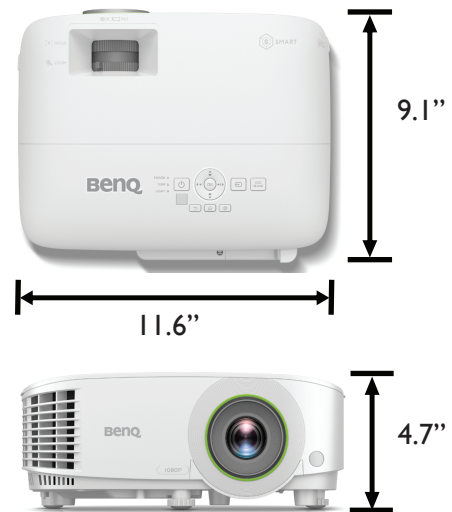

BenQ.us | BenQ.ca

BenQ is a registered trademark of BenQ Corp. All rights reserved. Product names, logos, brands, and other trademark featured or referred to in this material are the property of their respective trademark holders. Specifications subject to change without notice.

EH600

Business Projector

KEY FEATURES

- World's first Android-based business projector for huddle rooms
- Wireless display & mirroring capabilities across various platforms (Mac/iOS, Android, or PC) for simple and easy presentations
- Smart projector with built-in Firefox browser to easily show your ideas during huddle sessions
- Over-the-air firmware upgrade to ensure your projector is always up to date
- Quality presentation with 3,500 lumens high brightness even in well-lit environments
- Low cost of ownership with up to 15,000 hrs lamp life and low energy consumption with SmartEco mode

DIMENSIONS