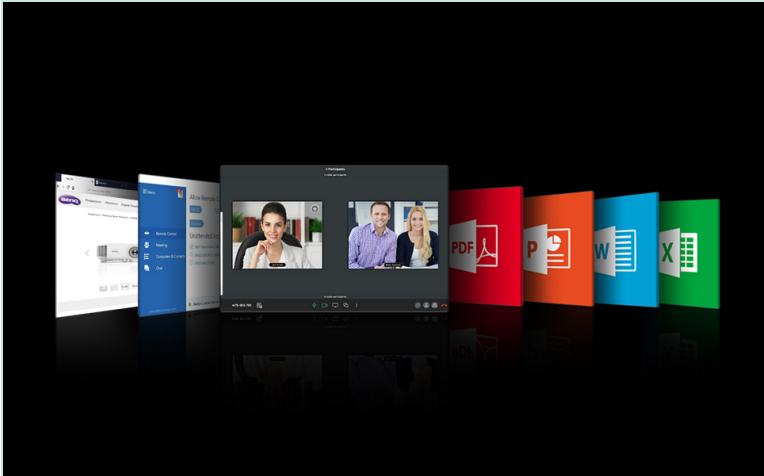

High Brightness

Detailed Infographics

Easy Setup

Perfect Alignment

All Glass Lens Array

Zero Color Decay

Wall Color Correction

Flexible projection Size

Wireless Projection for Any Platform

Unlike other wireless projectors in the market today, the EH600 provides convenience like never before.

Now, you can start projecting from your smart phone, tablet, or laptop in a few easy steps regardless if you have a PC, Mac/iOS, or Android device. This wireless solution eliminates cable clutter and the need to find the right dongle for your device improving efficiencies and synergies.

*Please use the included USB dongle for wireless connectivity

Business Apps to Enhance Productivity

- Blizz allows you to do a video conference and share your screens with your colleagues.
- TeamViewer Quick Support app allows a remote user to securely connect and troubleshoot the projector.
- The WPS Office app allows you to present Microsoft Word, Excel, PowerPoint, through the USB or using built-in storage on the EH600.
- Built-in FireFox browser allows users to surf the Internet during your meetings.

More engaging huddle sessions are now possible from these built-in apps conveniently in your EH600!

*Controlling the projector with BenQ Smart Control app is recommended for easier navigation when using FireFox.