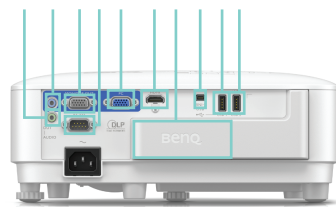

CONNECTIVITY

5 4 3 6 2 1 9 10 7 8